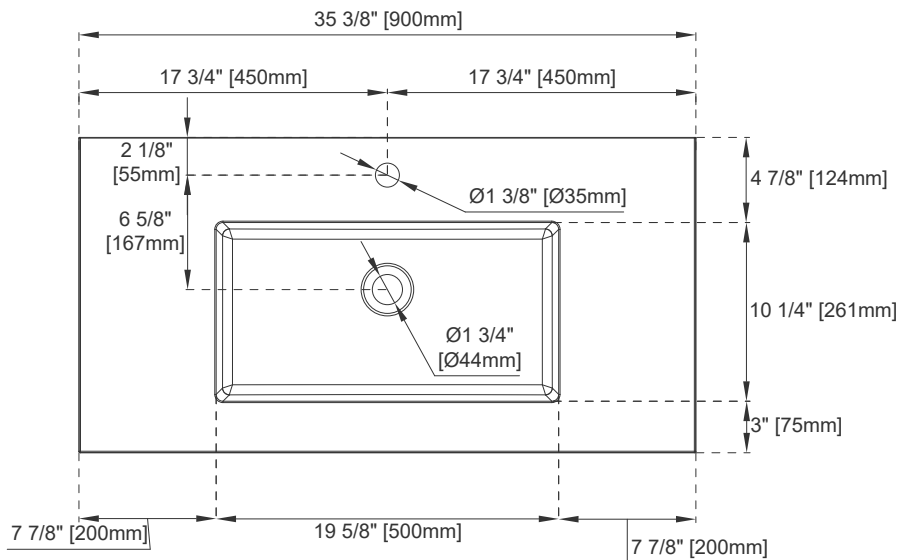

# 35.4" SWB SERIES BASIN

**JAMES MARTIN**  
VANITIES

SWB-S35.4-CHB

SWB-S35.4-GW

## Dimension

Length: 35-3/8"  
Width: 18-1/8"  
Overall Height: 6" Profile  
Height: 5/8"  
Basin Depth: 5-1/8"  
Basin Length: 19-5/8"  
Basin Width: 10-1/4"  
Drain Hole Size: 1-3/4"

Visit website for warranty and installation information  
[www.jamesmartinvanities.com](http://www.jamesmartinvanities.com)

# 35.4" SWB SERIES BASIN

# JAMES MARTIN VANITIES

SWB-S35.4-CHB

SWB-S35.4-GW

Top View

Side View

Front View

All dimensions are nominal

Visit website for warranty and installation information  
[www.jamesmartinvanities.com](http://www.jamesmartinvanities.com)