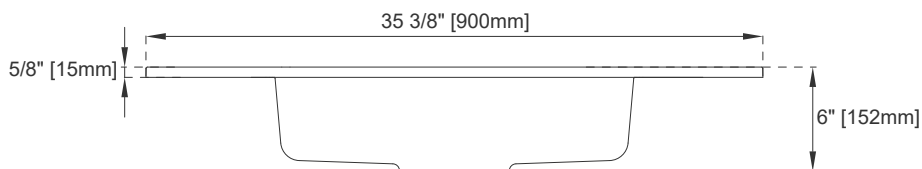

## Dimension

Length: 35-3/8"  
Width: 18-1/8"  
Overall Height: 6" Profile  
Height: 5/8"  
Basin Depth: 5-1/8"  
Basin Length: 19-5/8"  
Basin Width: 10-1/4"  
Drain Hole Size: 1-3/4"

Visit website for warranty and installation information  
[www.jamesmartinvanities.com](http://www.jamesmartinvanities.com)

# JAMES MARTIN VANITIES

SWB-S35.4-CHB

SWB-S35.4-GW

Top View

Side View

Front View

All dimensions are nominal

Visit website for warranty and installation information  
[www.jamesmartinvanities.com](http://www.jamesmartinvanities.com)