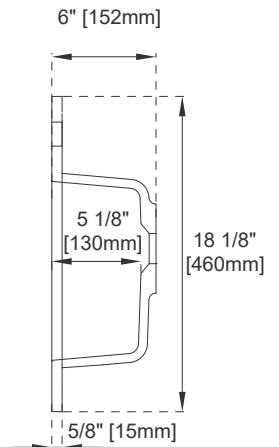

## Dimension

Length: 35-3/8"  
Width: 18-1/8"  
Overall Height: 6" Profile  
Height: 5/8"  
Basin Depth: 5-1/8"  
Basin Length: 19-5/8"  
Basin Width: 10-1/4"  
Drain Hole Size: 1-3/4"

Visit website for warranty and installation information  
[www.jamesmartinvanities.com](http://www.jamesmartinvanities.com)

# 35.4" SWB SERIES BASIN

# JAMES MARTIN VANITIES

SWB-S35.4-CHB

SWB-S35.4-GW

Top View

Side View

Front View

All dimensions are nominal

Visit website for warranty and installation information  
[www.jamesmartinvanities.com](http://www.jamesmartinvanities.com)