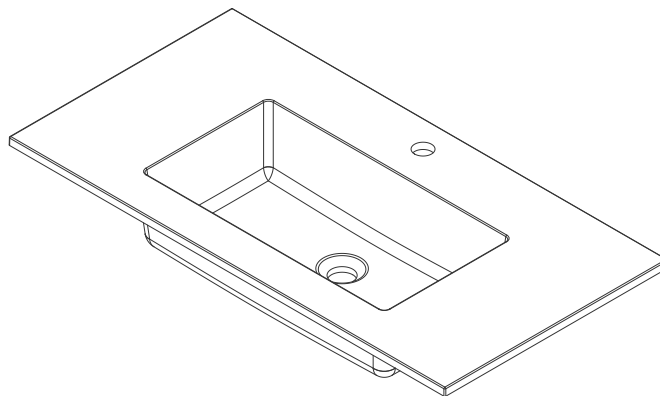

# 35.4" SWB SERIES BASIN

**JAMES MARTIN**  
VANITIES

SWB-S35.4-CHB

SWB-S35.4-GW

## Features and Materials

Countertop Materials: Composite Stone  
Number of Basins: One, Integrated Sinktop  
Basin Overflow: NO  
Certifications: ICC-ES PMG-1568

## Dimension

Length: 35-3/8"  
Width: 18-1/8"  
Overall Height: 6" Profile  
Height: 5/8"  
Basin Depth: 5-1/8"  
Basin Length: 19-5/8"  
Basin Width: 10-1/4"  
Drain Hole Size: 1-3/4"

Visit website for warranty and installation information  
[www.jamesmartinvanities.com](http://www.jamesmartinvanities.com)

# 35.4" SWB SERIES BASIN